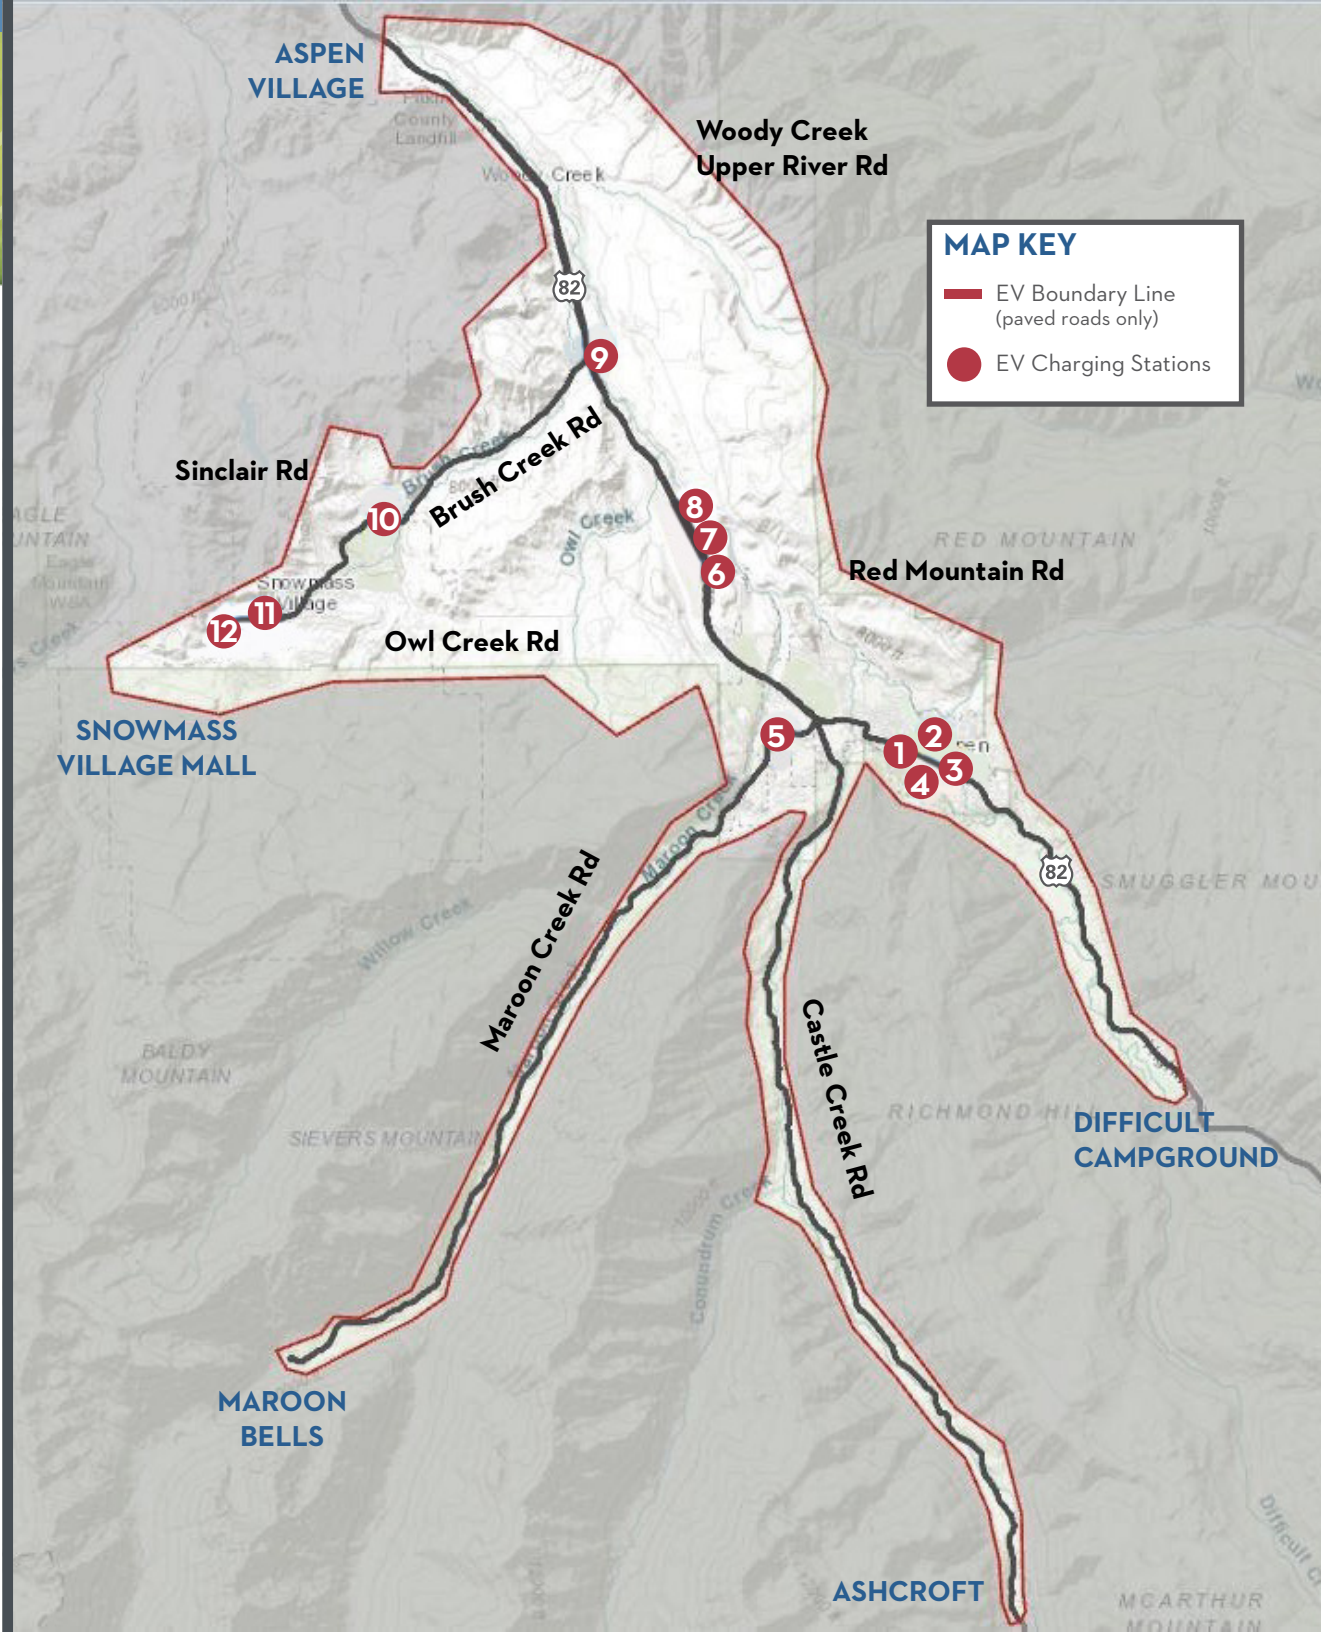

ELECTRIC VEHICLE BOUNDARIES & CHARGING STATIONS

ASPEN

- 1. Car To Go Bolt Parking/Charging Station**
West Side Paepcke Park
- 2. Rio Grande Parking Garage**
427 Rio Grande Place
- 3. 208 S. Spring Street**
- 4. 501 S. Galena Street**
- 5. 235 High School Road**

PITKIN COUNTY

- 6. Aspen Skiing Company**
117 Aspen Airport Business Center
- 7. Colorado Mountain College**
255 Sage Way
- 8. Pitkin County Public Works**
76 Service Center Road
- 9. Brush Creek Park and Ride**
Brush Creek & Hwy 82

ELECTRIC VEHICLE ASPEN CHARGING STATIONS

MAP KEY

- Vehicle Locations
- EV Charging Stations
- Rubey Park Transit Center
- Rio Grande Parking Garage

1. West Side Paepcke Park

Car To Go Bolt Parking/Charging Station

4. 501 S. Galena Street

DC Fast Charge (1 station)

5. 235 High School Road

Universal Charge (2 stations)