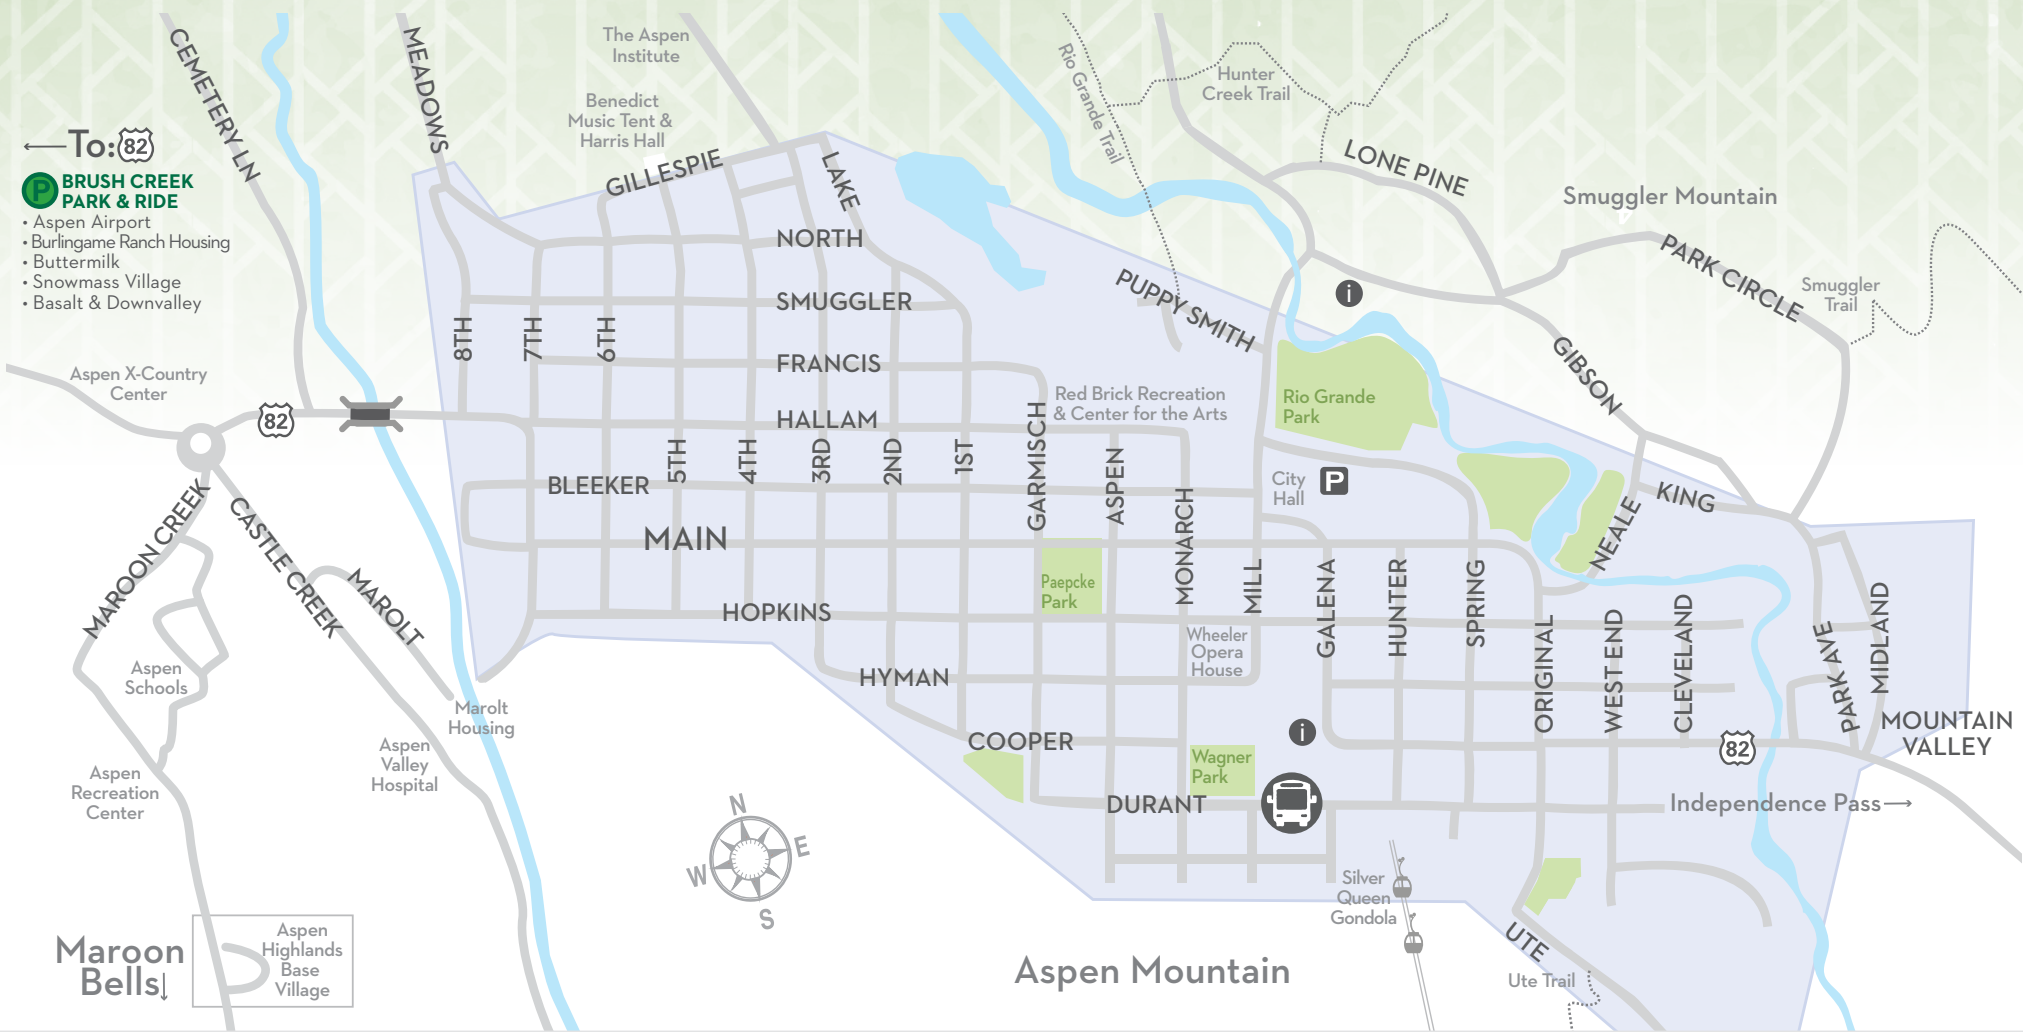

DOWNTOWNER BOUNDARIES

← To: (82)

BRUSH CREEK PARK & RIDE

- Aspen Airport
- Burlingame Ranch Housing
- Buttermilk
- Snowmass Village
- Basalt & Downvalley

Maroon Bells | Aspen Highlands Base Village